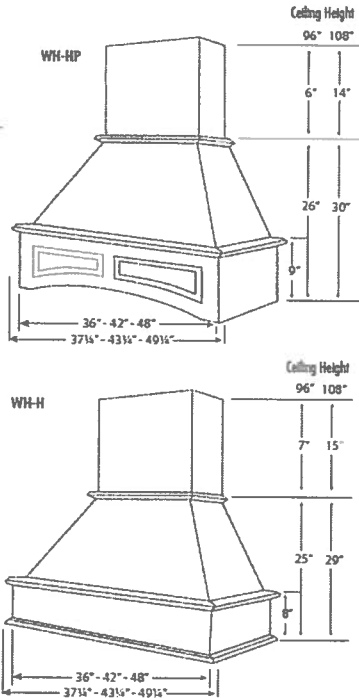

WOOD HOODS - LINERS - BLOWER UNITS - APPLIANCE GARAGES

845 Prosper Road De Pere, WI 54115
Toll Free: 888-815-9648 • Fax: 920-336-5956
Email: vcd@valleycustomdoor.com Website: www.valleycustomdoor.com

Customer # : _____
Company Name: _____
Mailing Address: _____
Shipping Address: _____
City/State/Zip: _____
Order Date: _____

Phone: _____
Email/Fax: _____
P.O. # _____
Job Name: _____
Prefinish Color: _____ Glaze Color: _____
Gloss: _____ Satin _____ Matte _____

Wood Hoods

Type of Wood: _____

30" Wood Hoods			36" Wood Hoods			LINERS for WHA - WHB - WHC - WHD - WHF HOODS		
QTY.	Style	Description	QTY.	Style	Description	QTY.	Style	Description
1	WHA30	30" wide WHA	1	WHA36	36" wide WHA	1	90654SM2	30" SILVER LINER
2	WHB30	30" wide WHB	2	WHB36	36" wide WHB	2	90655SM2	36" SILVER LINER
3	WHC30	30" wide WHC	3	WHC36	36" wide WHC			
4	WHD30	30" wide WHD	4	WHD36	36" wide WHD			
5	WHF30	30" wide WHF	5	WHF36	36" wide WHF			

Type of Wood: _____

36" Wood Hoods		
QTY.	Style	Description
1	WH-HP36-A	36" Wide Wood Hood w/Arch
RP Profile:		1/4" Flat Panel
2	WH-HP36-S	36" Wide Wood Hood-Straight
RP Profile:		1/4" Flat Panel
3	WH-H-36	36" Wide Wood Hood

42" Wood Hoods		
QTY.	Style	Description
1	WH-HP42-A	42" Wide Wood Hood w/Arch
RP Profile:		1/4" Flat Panel
2	WH-HP42-S	42" Wide Wood Hood-Straight
RP Profile:		1/4" Flat Panel
3	WH-H-42	42" Wide Wood Hood

48" Wood Hoods		
QTY.	Style	Description
1	WH-HP48-A	48" Wide Wood Hood w/Arch
RP Profile:		1/4" Flat Panel
2	WH-HP48-S	48" Wide Wood Hood-Straight
RP Profile:		1/4" Flat Panel
3	WH-H-48	48" Wide Wood Hood

LINERS for WH-H and WH-HP HOODS		
QTY.	Style	Description
1	905B36SM1	36" Silver Liner
2	905B42SM1	42" Silver Liner
3	905B48SM1	48" Silver Liner