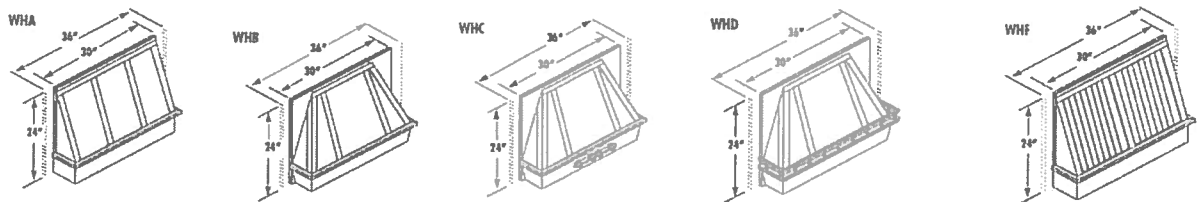

WOOD HOODS - LINERS - BLOWER UNITS - APPLIANCE GARAGES

845 Prosper Road De Pere, WI 54115
Toll Free: 888-815-9648 • Fax: 920-336-5956
Email: vcd@valleycustomdoor.com Website: www.valleycustomdoor.com

Customer # : _____
Company Name: _____
Mailing Address: _____
Shipping Address: _____
City/State/Zip: _____
Order Date: _____

Phone: _____
Email/Fax: _____
P.O. # _____
Job Name: _____
Prefinish Color: _____ Glaze Color: _____
Gloss: _____ Satin _____ Matte _____

Wood Hoods

Type of Wood: _____

30" Wood Hoods			36" Wood Hoods			LINERS for WHA - WHB - WHC - WHD - WHF HOODS		
QTY.	Style	Description	QTY.	Style	Description	QTY.	Style	Description
1	WHA30	30" wide WHA	1	WHA36	36" wide WHA	1	90654SM2	30" SILVER LINER
2	WHB30	30" wide WHB	2	WHB36	36" wide WHB	2	90655SM2	36" SILVER LINER
3	WHC30	30" wide WHC	3	WHC36	36" wide WHC			
4	WHD30	30" wide WHD	4	WHD36	36" wide WHD			
5	WHF30	30" wide WHF	5	WHF36	36" wide WHF			

Type of Wood: _____

36" Wood Hoods		
QTY.	Style	Description
1	WH-HP36-A	36" Wide Wood Hood w/Arch
RP Profile:		1/4" Flat Panel
2	WH-HP36-S	36" Wide Wood Hood-Straight
RP Profile:		1/4" Flat Panel
3	WH-H-36	36" Wide Wood Hood

42" Wood Hoods		
QTY.	Style	Description
1	WH-HP42-A	42" Wide Wood Hood w/Arch
RP Profile:		1/4" Flat Panel
2	WH-HP42-S	42" Wide Wood Hood-Straight
RP Profile:		1/4" Flat Panel
3	WH-H-42	42" Wide Wood Hood

48" Wood Hoods		
QTY.	Style	Description
1	WH-HP48-A	48" Wide Wood Hood w/Arch
RP Profile:		1/4" Flat Panel
2	WH-HP48-S	48" Wide Wood Hood-Straight
RP Profile:		1/4" Flat Panel
3	WH-H-48	48" Wide Wood Hood

LINERS for WH-H and WH-HP HOODS		
QTY.	Style	Description
1	905B36SM1	36" Silver Liner
2	905B42SM1	42" Silver Liner
3	905B48SM1	48" Silver Liner

BLOWER UNITS		
QTY.	Style	Description
1	BB10SM	Broan Blower Unit 250 CFM 2-speed
2	BB20SM	Broan Blower Unit 390 CFM 3-speed
3	BB30SS	Broan Blower Unit 500 CFM